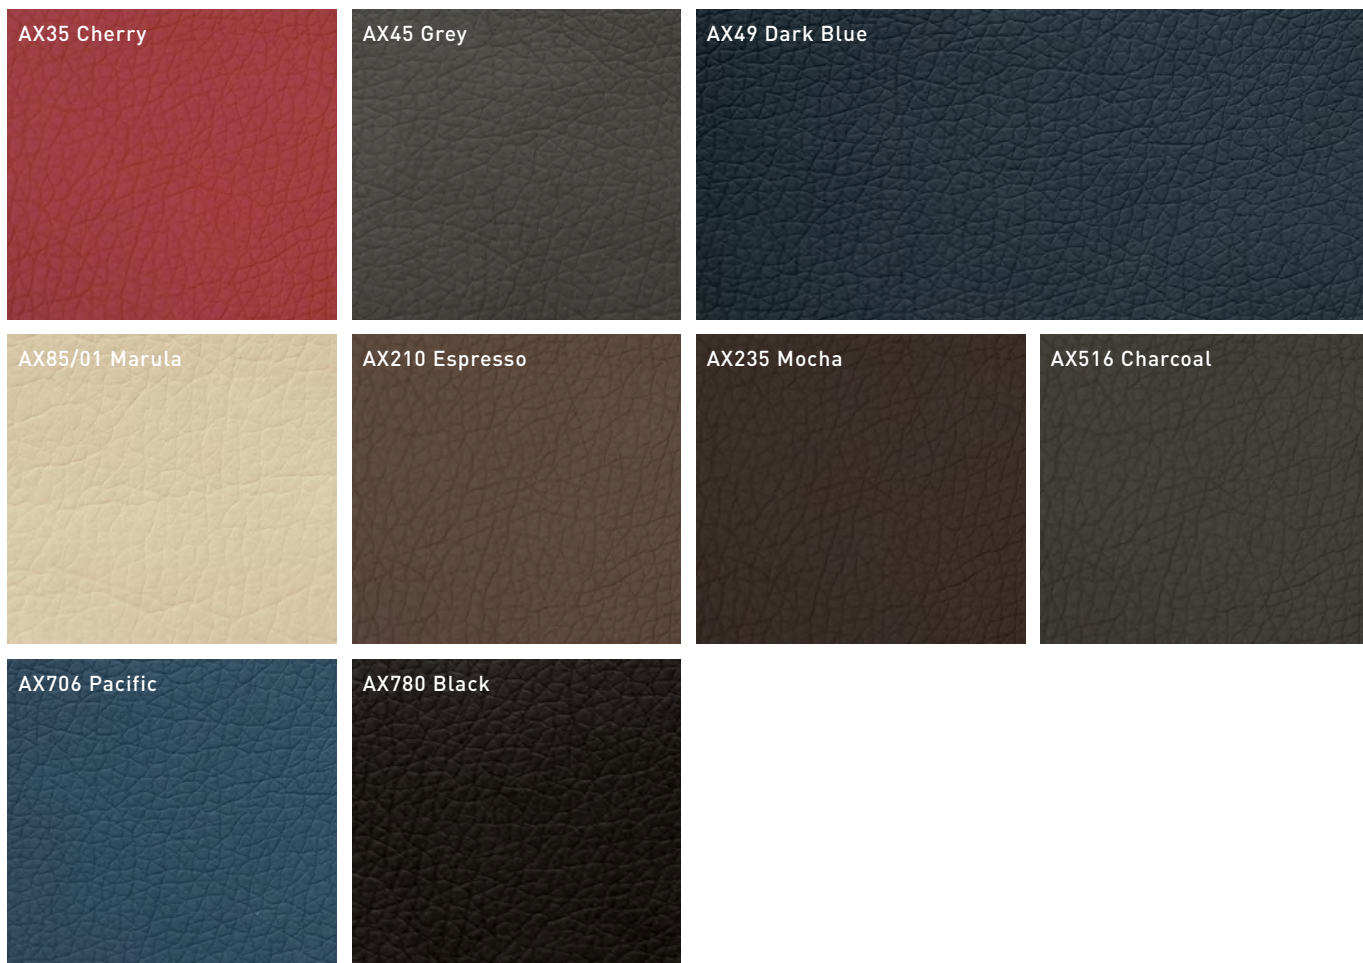

AX

Adria II | Eos | RS Adria II

CN

Apollo 2* | Apollo 2 Elite* | Cadilla* | Cadilla BW* | Cadilla M* | Choco | Dainty* | Dandy | GT Sportsman* | Harp | Kū & Kū Waiting | Maccow BW | Shiki & Shiki Waiting